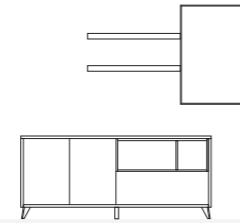

FLO SEDIA

Verde Oceano
Ciliegio Bianco
L:39,5 H:87 P:48

MADIA

Ciliegio Bianco
Bianco Opaco
Grigio Titanio
L:185 H:80

PENSILI

Ciliegio Bianco
Bianco Opaco
Grigio Titanio
L:150 H:96