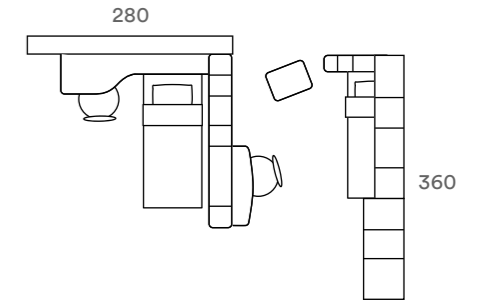

BIANCO OPACO

GIALLO ZAFFERANO

NOCE GOLD

C
244

K - PONTI

247