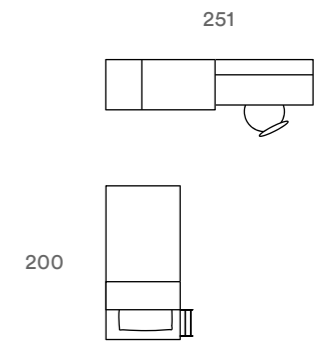

A bunk bed that in a small space is able to put three functions of the bedroom together: storage, study and relax.

TESSUTO RITUAL BIANCO

BIANCO OPACO

CEDRO

TIGLIO

C
236

K - CASTELLI

- BIANCO OPACO
- BLU EGEO
- NOCE GOLD