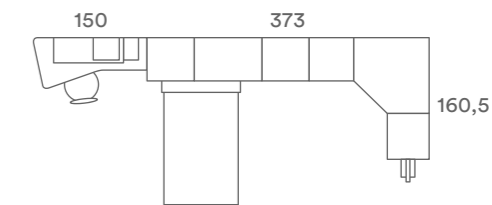

Sostegno per il ponte RIALTO con possibilità di integrare lo scrittoio sagomato e creare perfetta continuità con la zona studio.

Support for the RIALTO overhead wardrobe with the possibility of incorporating the shaped desk and creating perfect continuity with the study area.

TESSUTO RITUAL BIANCO

CANAPA

CORALLO

FRASSINO BIANCO PURO

C
243

K - PONTI

243