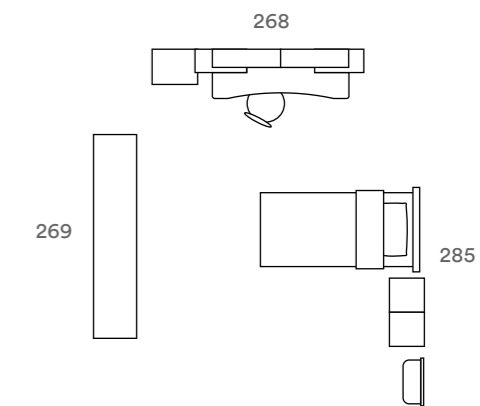

The TOWER bedroom set with side grip handle has a lowered top in a choice of 13 colours from the GOLF range to create a fun play of contrasting or tone-on-tone colour finishes. The colourful EPSILON feet enhance the modern line.