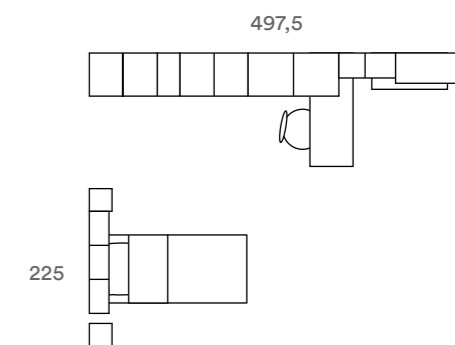

BIANCO OPACO

CILIEGIO NORDICO

ANTE DEBORDANTI
OVERLAPPING DOORS

La libreria INFINITY sospesa presenta ante debordanti che creano nuove geometrie di vuoti e pieni.

The wall-hung INFINITY bookcase has asymmetrical overlapping doors creating a new layout with open-plan and closed shelves.