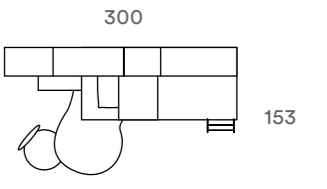

A bunk bed that in a small space is able to put three functions of the bedroom together: storage, study and relax.

TESSUTO RITUAL BIANCO

BIANCO OPACO

CEDRO

TIGLIO

C
236

K - CASTELLI

- BIANCO OPACO
- BLU EGEO
- NOCE GOLD