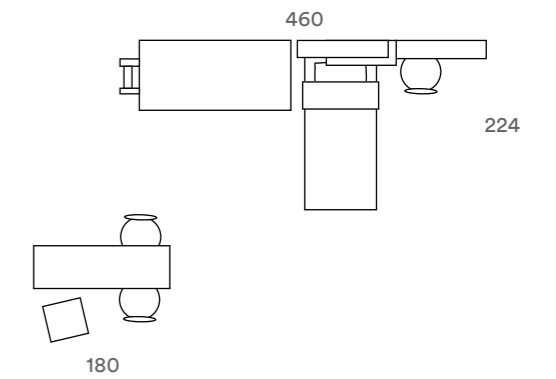

LETTO A CASTELLO CON ARMADIO A CABINA

BUNK BEDS WITH WALK-IN CLOSET

Tanto spazio di contenimento all'interno dell'armadio a cabina sotto al lettino a castello. L'armadio è dotato di luce interna antibatterica e sensore di presenza.

Heaps of storage space inside the walk-in closet under the bunk bed. The closet has an internal, anti-bacterial light and presence sensor.

PORTA USB

USB PORT

La porta USB sul piano dello scrittoio, oltre a funzionare da presa per il caricamento dei dispositivi elettronici, può essere collegata a una lampada flessibile.

The desk top USB port can be used to charge electronic devices, as well as a flexible lamp.