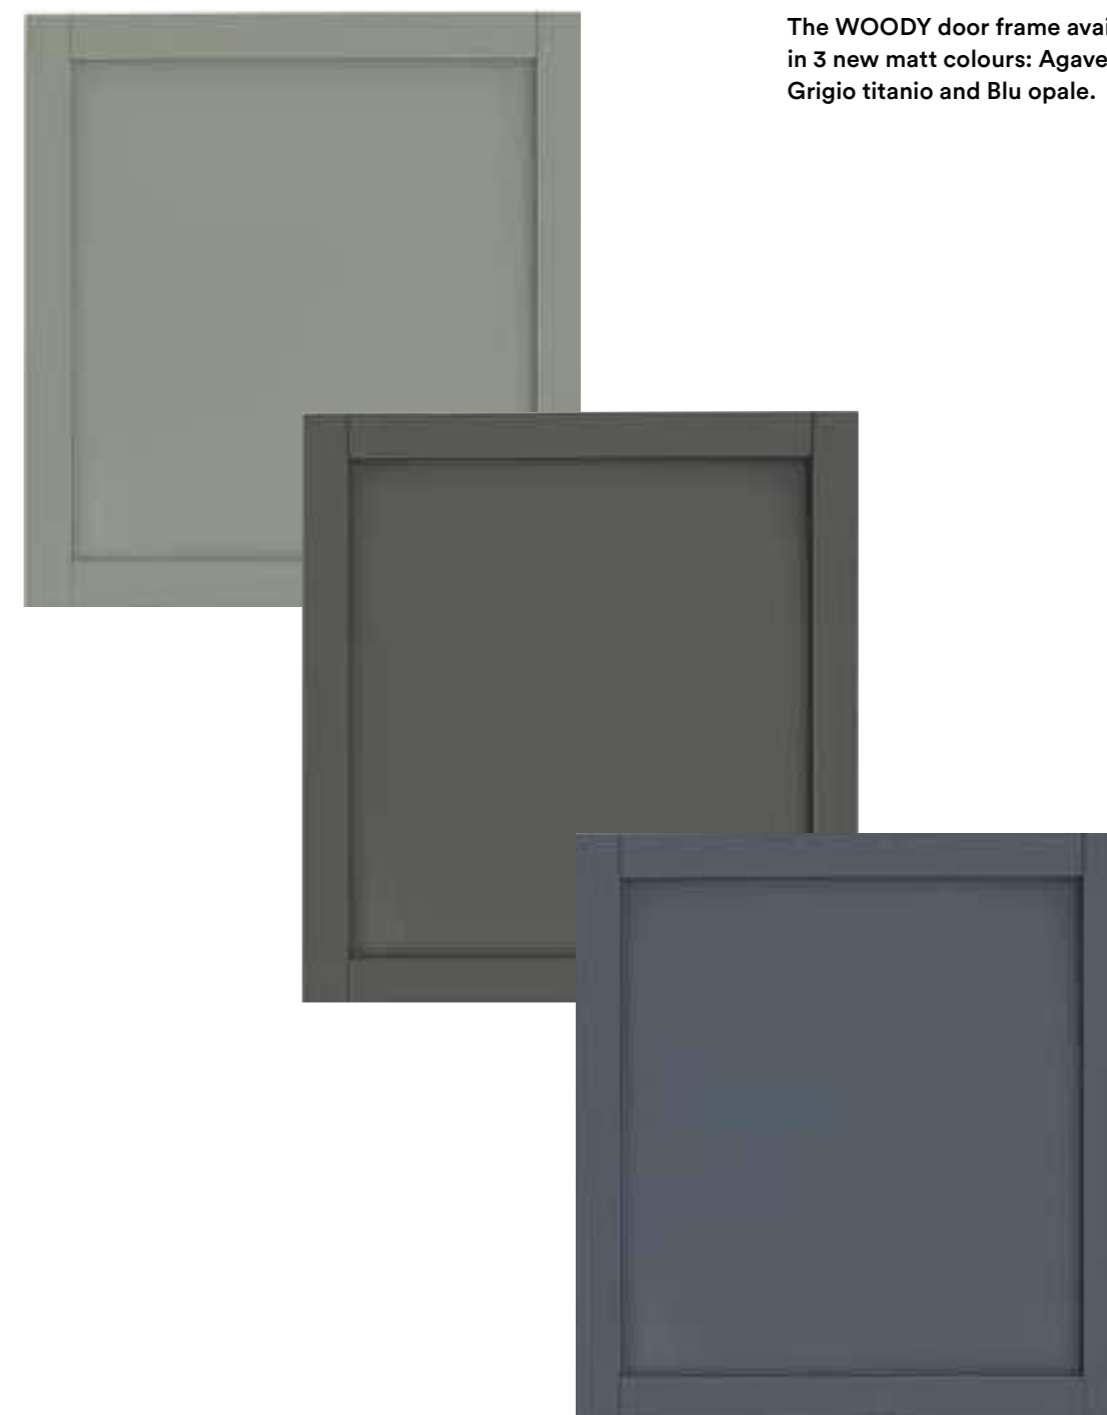

N NEWS

Anta a telaio WOODY,
è disponibile in 3 nuovi colori
opachi: Agave, Grigio titanio e
Blu opale.

The WOODY door frame available
in 3 new matt colours: Agave,
Grigio titanio and Blu opale.