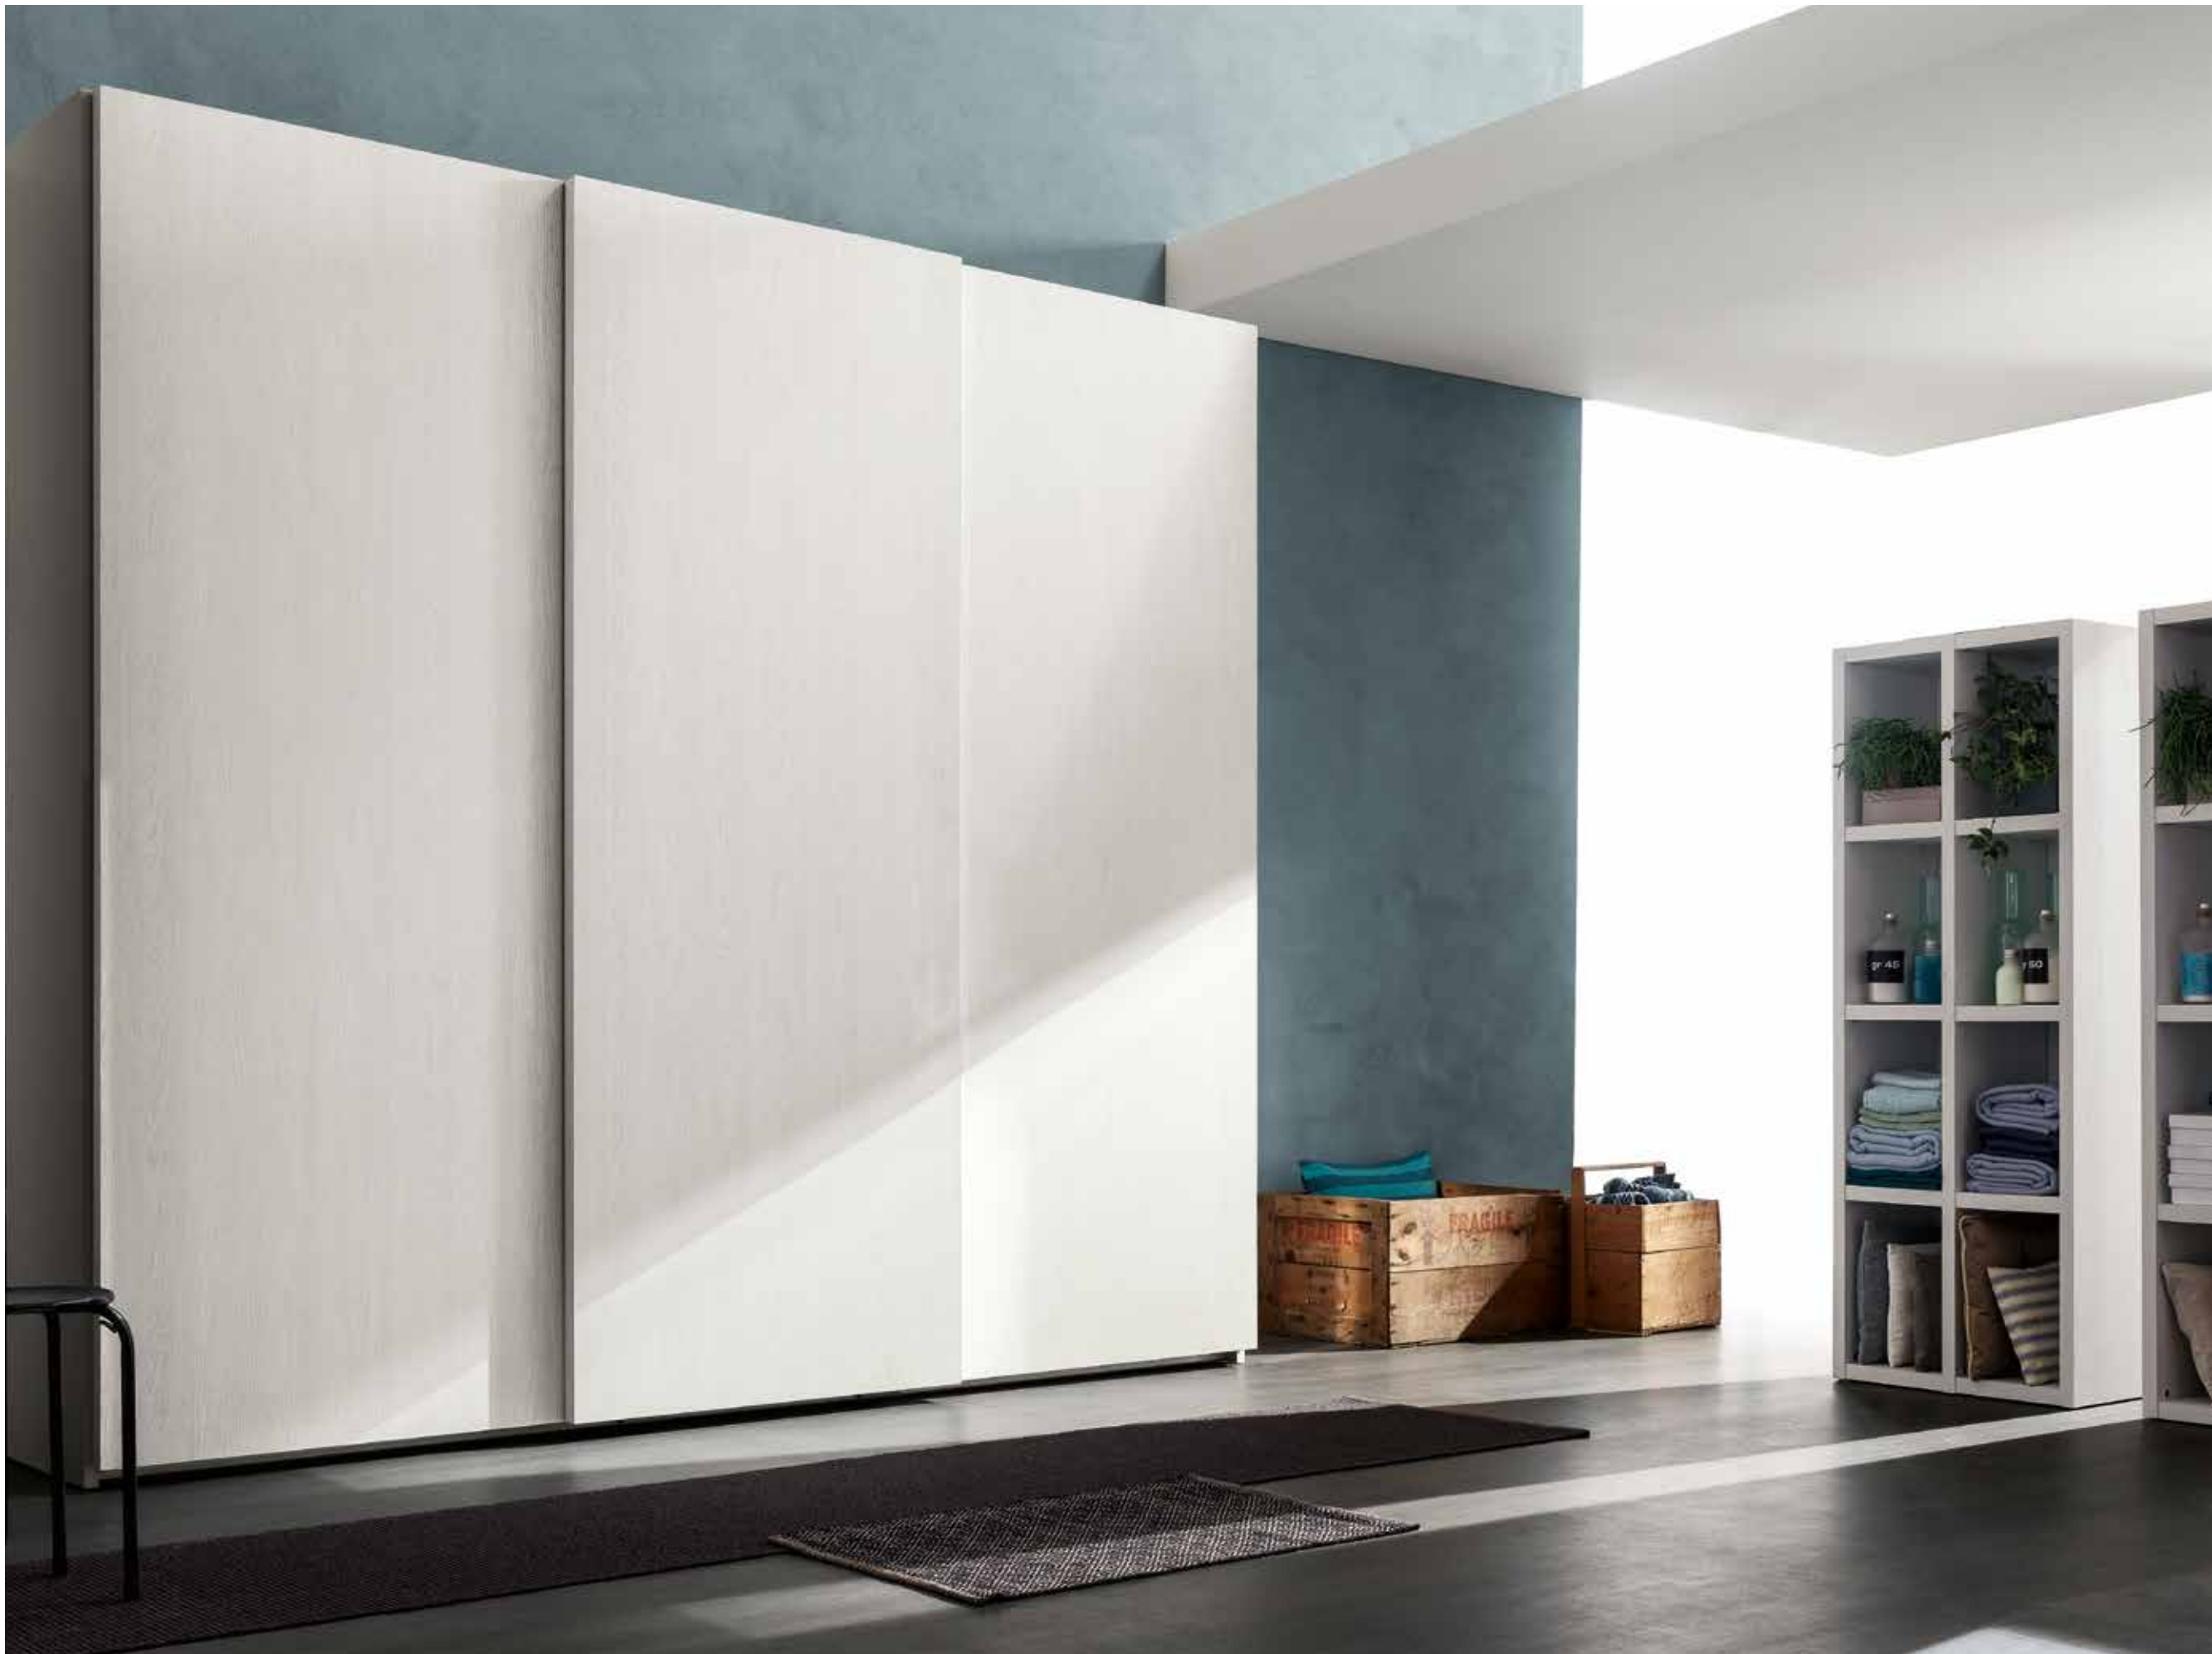

**L'armadio
total white
che si abbina
con tutto**

The total white wardrobe that can
be matched with everything

883 883 883

Comp. PA075 ←

L.2751 - P.673 - H.2530

Scocca e Ante - Body and doors: Matwood White
Finitura Interna - Inside finish: Biancospino