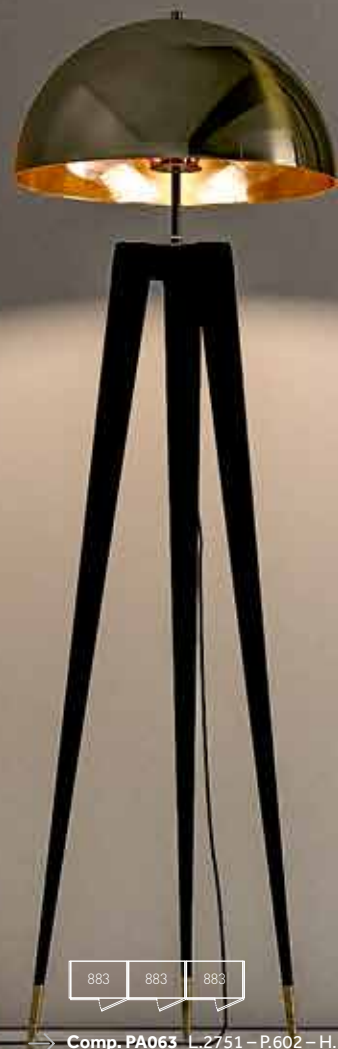

SPEZZATA

Righe oversize

Righe di diverse larghezze
si alternano sull'anta
Spezzata in modo da
ottenere effetti cromatici
personalizzati.

Oversized lines
Lines of different
thickness alternate on the
Spezzata door to obtain
custom colour effect.

883 883 883

Comp. PA063 L.2751 - P.602 - H.2530
Scocca - Body: Eco Ghiaia
Ante - Doors: Eco Ghiaia, Eco Limo, Eco Pepe
Finitura Interna - Inside finish: Biancospino