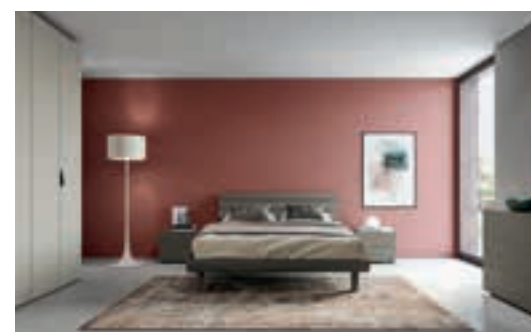

composizione: **PTN308**
page 54/55

Armadio con 6 ante Battenti LISCE
Finitura Eco Limo Maniglia PNG833 Nero Opaco
L.2749 - H.2530 - P.598

Comodini 2 cassetti DADO
Finitura Eco Pepe
L.517 - H.416 - P.486

Comò 3 cassetti DADO
Finitura Eco Pepe
L.1207 - H.786 - P.486

Letto Matrimoniale MISTRAL con ring Bombato
Finitura Eco Pepe
L.1713 - H.930 - P.2125

Specchiera DELFI
L.1000 - H.640 - P.25

LISCE wardrobe with 6 hinged doors
Eco Limo finish Maniglia PNG833 Nero Opaco
W.2749 - H.2530 - D.598

DADO bedside tables with 2 drawers
Eco Pepe finish
W.517 - H.416 - D.486

DADO dresser with 3 drawers
Eco Pepe finish
W.1207 - H.786 - D.486

MISTRAL double bed with curved frame
Eco Pepe finish
W.1713 - H.930 - D.2125

DELFI mirror
W.1000 - H.640 - D.25