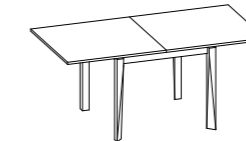

L 90 (180) H75,5 P90