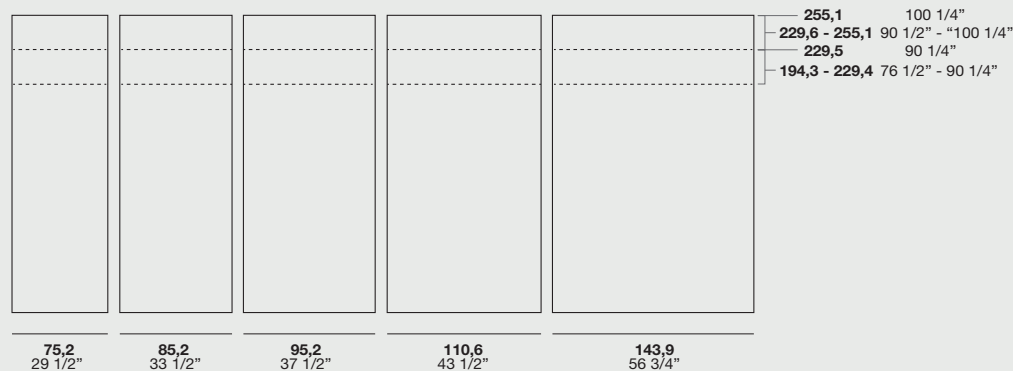

Clara

Apertura scorrevole / Sliding opening

Finiture frontale / Front finishes:

- Nobilitato Liscio / Smooth surfaced
- Nobilitato Olmo / Elm surfaced
- Nobilitato Rovere / Oak surfaced
- Nobilitato Quercia / Quercia surfaced
- Nobilitato Concrete Bronzo / Bronzo concrete surfaced
- Nobilitato Metal Smoke / Metal smoke surfaced
- Nobilitato Rasato / Stucco look surfaced
- Nobilitato Gurè / Gurè surfaced
- Laccati Opachi Base / Basic matt lacquereds
- Laccati Opachi / Matt lacquereds
- Nobilitati Roveri Laccati Opachi / Matt lacquered surfaced oak

Finiture fascia centrale / Central strip finishes:

- Nobilitato Liscio / Smooth surfaced
- Nobilitato Olmo / Elm surfaced
- Nobilitato Rovere / Oak surfaced
- Nobilitato Quercia / Quercia surfaced
- Nobilitato Concrete Bronzo / Bronzo concrete surfaced
- Nobilitato Metal Smoke / Metal smoke surfaced
- Nobilitato Rasato / Stucco look surfaced
- Nobilitato Gurè / Gurè surfaced
- Laccati Opachi Base / Basic matt lacquereds
- Laccati Opachi / Matt lacquereds
- Nobilitati Roveri Laccati Opachi / Matt lacquered surfaced oak
- Specchio / Mirror
- Specchio Grigio / Grigio mirror
- Vetri Lucidi / High gloss glass
- Vetri Acidati / Etched glass
- Vetri Acidati Serigrafati / Silk-screen printed glass

Maniglia integrata / Built-in handle:

- Verniciato Bianco / Painted bianco
- Verniciato Titanio / Painted titanio
- Laccati Opachi / Matt lacquereds