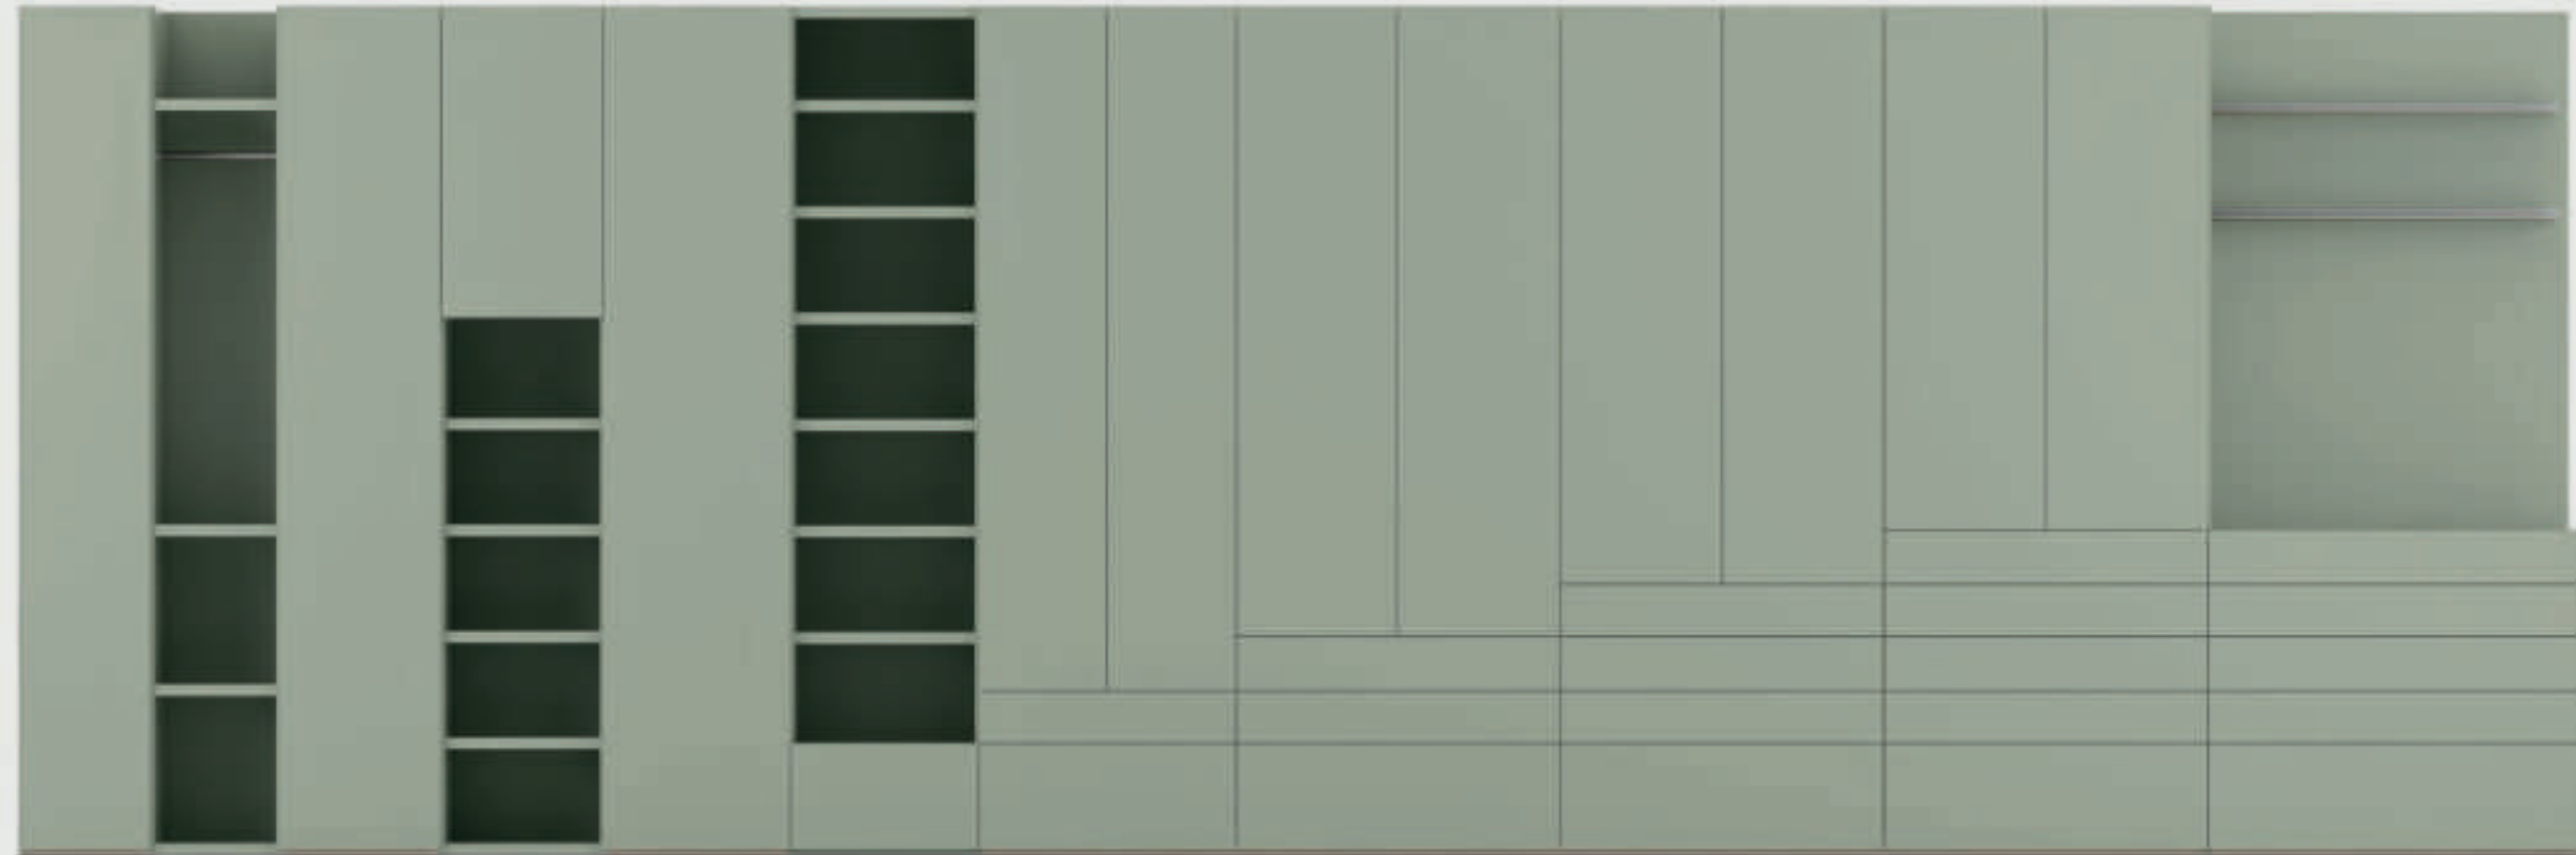

Modulo a giorno centrale
Central open units

Vano a giorno componibile con anta
Open modular compartments with door

Vano a giorno componibile con cesto
Open modular compartments with large drawer

Moduli ante battenti con cassetti esterni
Swinging door with external drawers units

Cassettiera esterna, schienale e mensole metallo
External chest of drawers, back and metal shelves