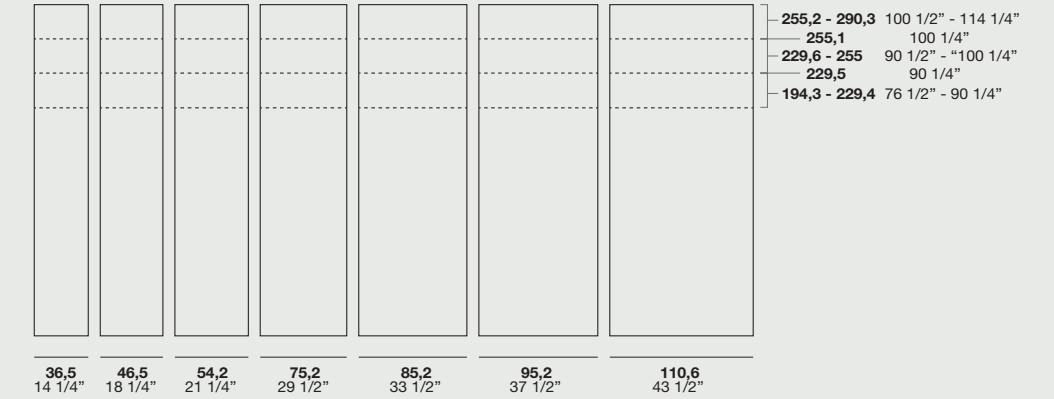

ANTE Doors / Puertas / Portes / Türen / Створки

Even

Apertura battente /Swinging opening

Finiture frontale /Front finishes:

Nobilitato Liscio / Smooth surfaced
Nobilitato Olmo / Elm surfaced
Nobilitato Rovere / Oak surfaced
Nobilitato Quercia / Quercia surfaced
Nobilitato Concrete Bronzo / Bronzo concrete surfaced
Nobilitato Metal Smoke /Metal smoke surfaced
Nobilitato Rasato / Stucco look surfaced
Nobilitato Gurè / Gurè surfaced
Laccati Opachi Base / Basic matt lacquered
Laccati Opachi / Matt lacquered
Nobilitati Roveri Laccati Opachi / Matt lacquered surfaced oak

Maniglie disponibili /Handles available:

Push-Pull
Hobby
Barra
Ellie
Z
Ponte
Katy
Katy T
Rev