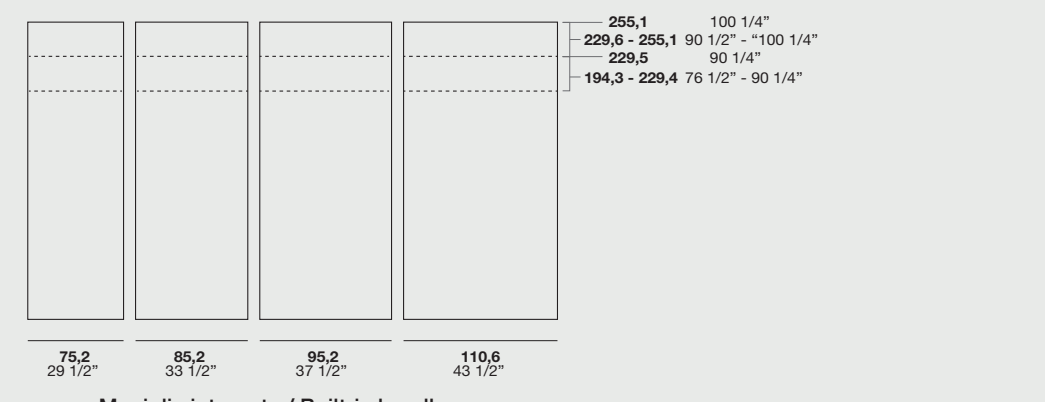

Go Up

Apertura scorrevole /Sliding opening

Finiture frontale /Front finishes:

- Nobilitato Liscio / Smooth surfaced
- Nobilitato Olmo / Elm surfaced
- Nobilitato Rovere / Oak surfaced
- Nobilitato Quercia / Quercia surfaced
- Nobilitato Concrete Bronzo / Bronzo concrete surfaced
- Nobilitato Metal Smoke /Metal smoke surfaced
- Nobilitato Rasato / Stucco look surfaced
- Nobilitato Gurè / Gurè surfaced
- Laccati Opachi Base / Basic matt lacquereds
- Laccati Opachi / Matt lacquereds
- Nobilitati Roveri Laccati Opachi / Matt lacquered surfaced oak
- Specchio / Mirror
- Specchio Grigio / Grigio mirror
- Vetri Lucidi / High gloss glass
- Vetri Acidati / Etched glass
- Vetri Acidati Serigrafati / Silk-screen printed glass

Maniglia integrata / Built-in handle:

- Verniciato Bianco / Painted bianco
- Verniciato Titanio / Painted titanio
- Laccati Opachi / Matt lacquereds