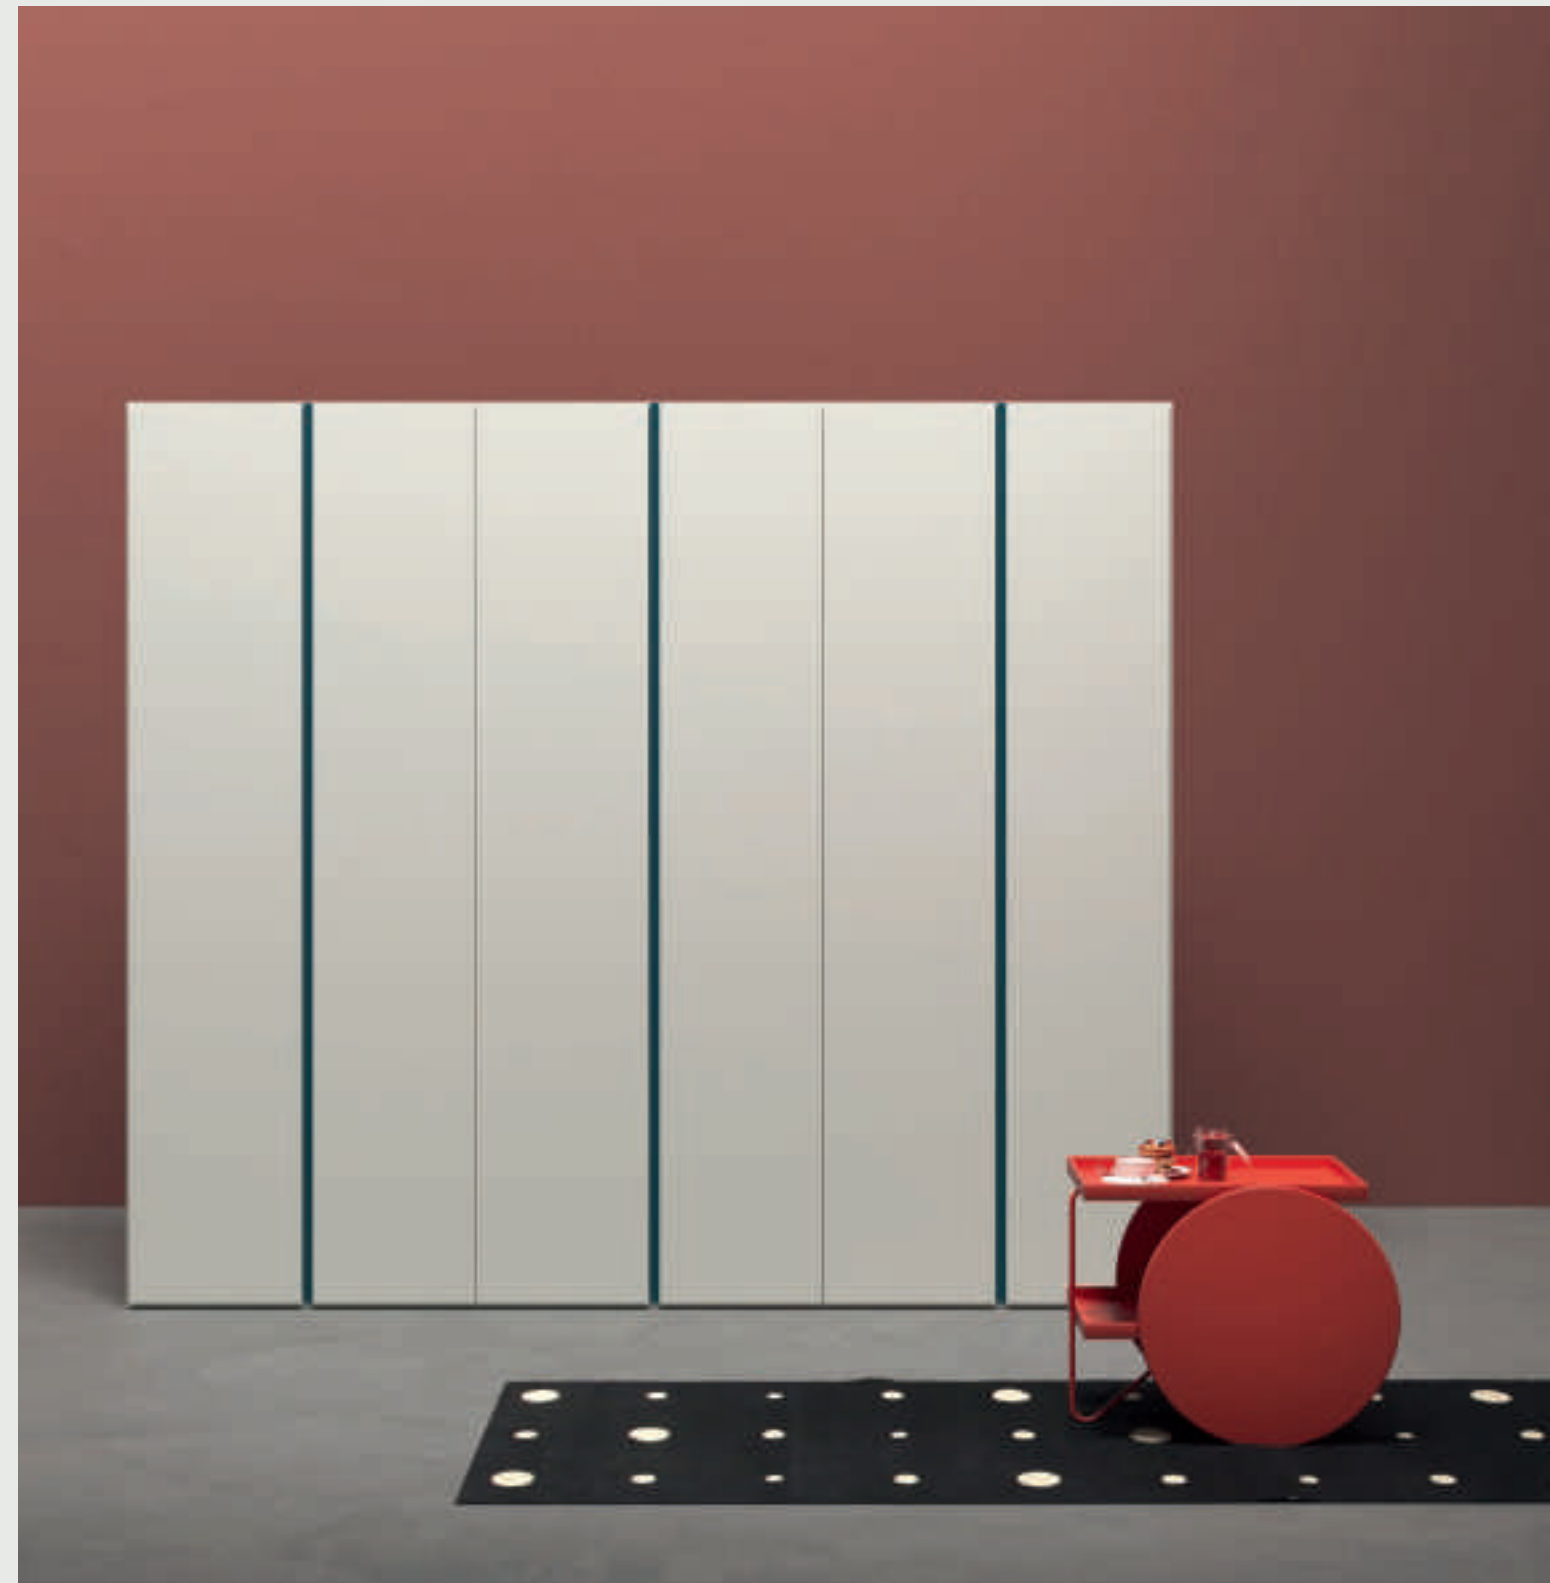

ANTA BATTENTE GO CON MANIGLIA REV

GO swinging door with REV handle

FINISHES:
Laccato opaco sahara / Maniglia arena
Sahara matt lacquered / Arena handle

ANTA BATTENTE ORIZON

ORIZON swinging door

FINISHES:
Laccato te verde / Maniglia pino
Te verde matt lacquered / Pino handle