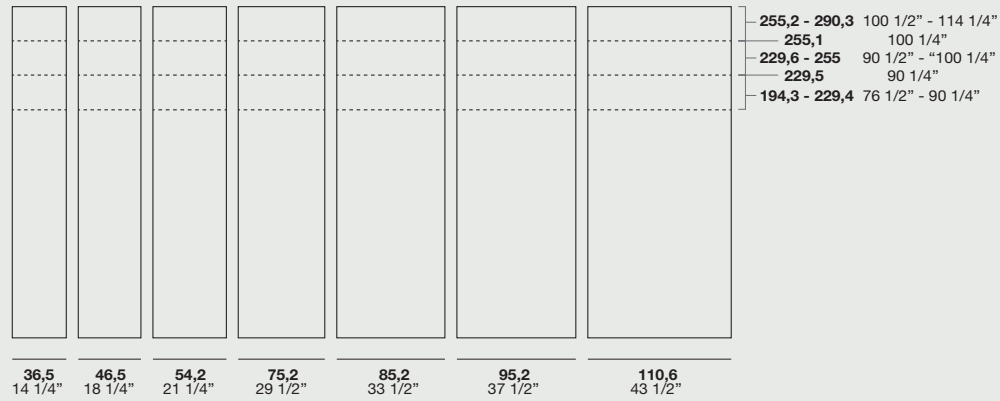

Go

Apertura battente /Swinging opening

Finiture frontale /Front finishes:

- Nobilitato Liscio / Smooth surfaced
- Nobilitato Olmo / Elm surfaced
- Nobilitato Rovere / Oak surfaced
- Nobilitato Quercia / Quercia surfaced
- Nobilitato Concrete Bronzo / Bronzo concrete surfaced
- Nobilitato Metal Smoke / Metal smoke surfaced
- Nobilitato Rasato / Stucco look surfaced
- Nobilitato Gurè / Gurè surfaced
- Laccati Opachi Base / Basic matt lacquereds
- Laccati Opachi / Matt lacquereds
- Nobilitati Roveri Laccati Opachi / Matt lacquered surfaced oak

Maniglie integrata / Built-in handle:

- Verniciato Bianco / Painted bianco
- Verniciato Titanio / Painted titanio
- Laccati Opachi / Matt lacquereds
- Finitura Ottone / Brass finish