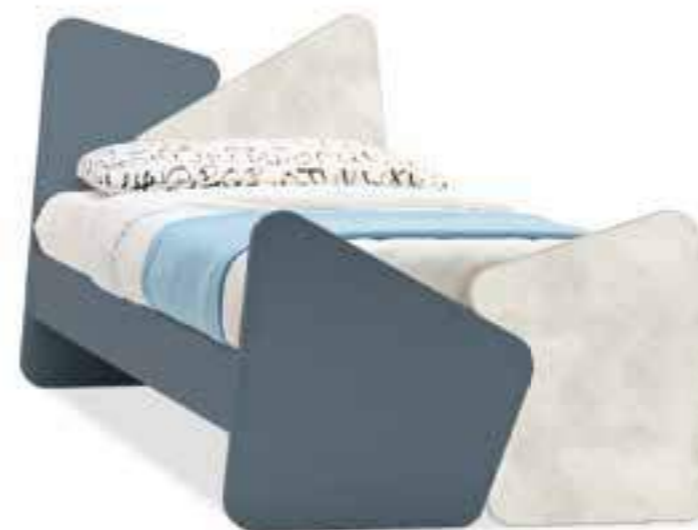

TWIST

Con pediera
With footboard