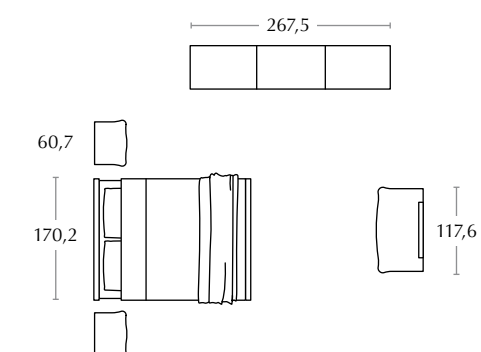

AM116 • matrimoniali

Selene
letto con decoro / bed with decoration

Shabby chic
gruppo / bedroom set

Tortuga
maniglia / handle

Thelma
specchiera / mirror