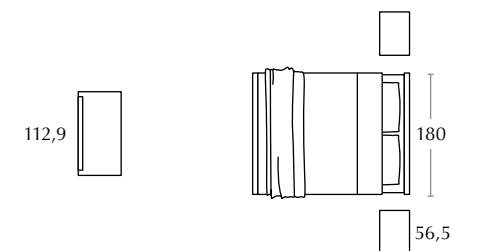

AM111 • matrimoniali

Colony
gruppo / bedroom set

Elisabeth
letto in pannello / panel bed
specchiera / mirror