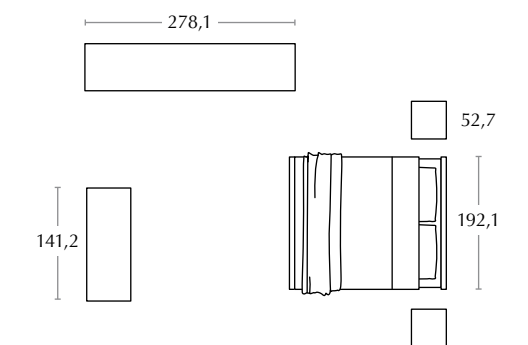

AM118 • matrimoniali

Woody
gruppo / bedroom set

Iris
letto con testata imbottita /
bed with padded headboard