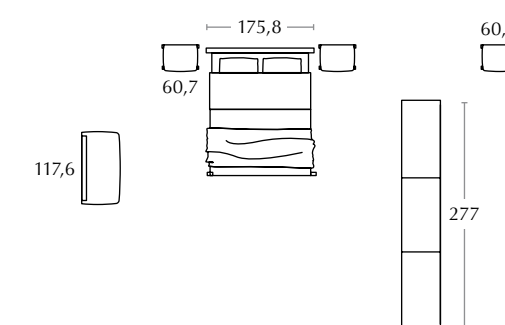

AM 107 • matrimoniali

Shabby Chic
gruppo / bedroom set

Rainbow
letto in legno / wooden bed

Elisabeth
specchiera / mirror

Armadio Battente
Wardrobe with hinge doors