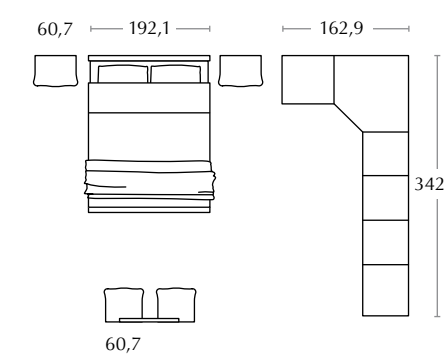

frassino dorian

similpelle tape creta