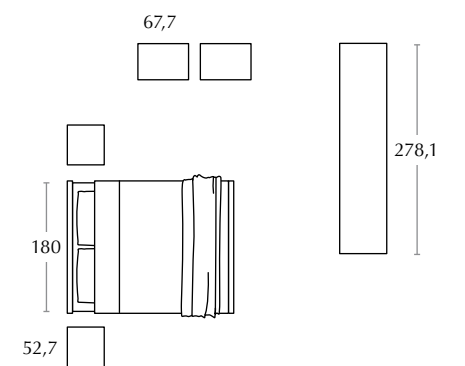

AM110 • matrimoniali

Woody
gruppo / bedroom set

Barcellona
letto imbottito / padded bed