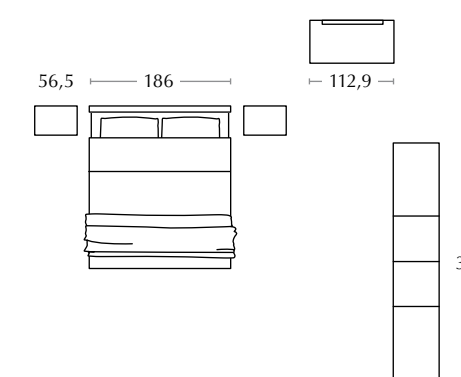

AM109 • matrimoniali

Colony
gruppo / bedroom set

Ipanema
letto imbottito / padded bed