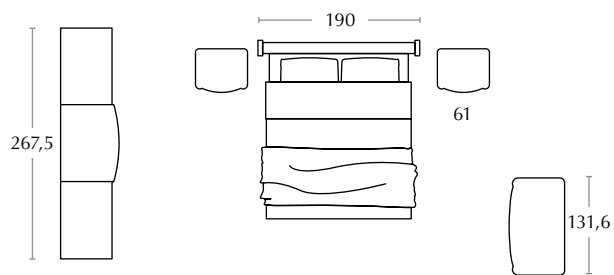

Outline

letto imbottito / padded bed

frassino dorian

tessuto ritual grigio fumo +
bordino ritual platino