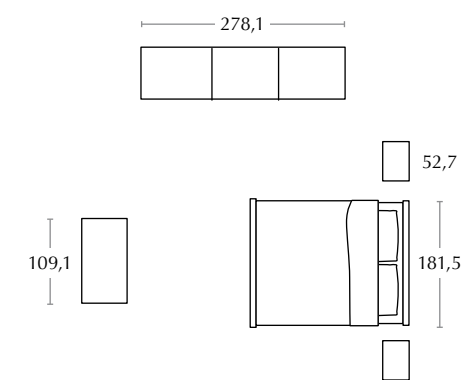

- frassino dorian
- similpelle ecochic bianco candido + bordino elephant