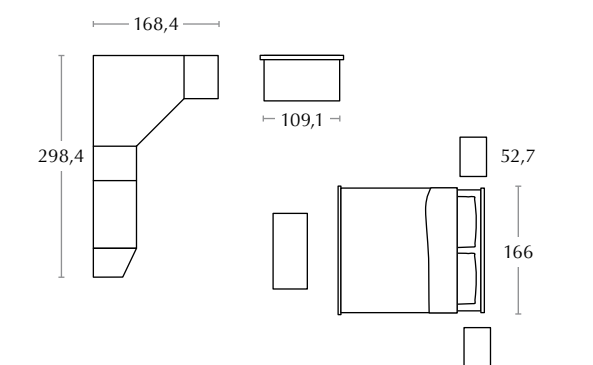

AM124 • matrimoniali

Woody
gruppo / bedroom set

Anthony
letto a baldacchino / canopy beds

Anthony
specchio / mirror