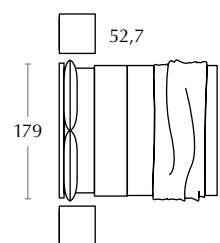

Cleo

specchiera / mirror

bucaneve