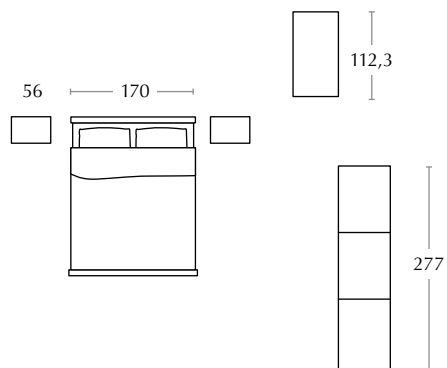

Clé

apertura anta armadio con chiave /
door opening with key