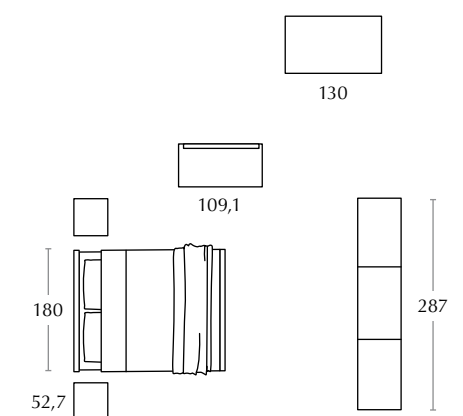

AM115 • matrimoniali

Woody
gruppo / bedroom set

Elisabeth
letto in legno / wooden bed

Soffio
lettino / cot