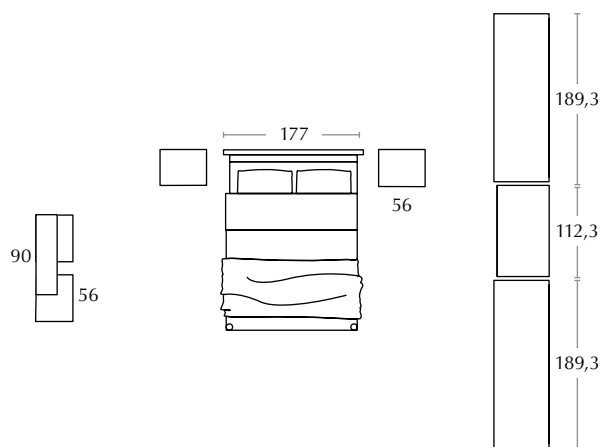

Armadio scorrevole

Wardrobe with sliding doors

frassino dorian

tessuto dany miele