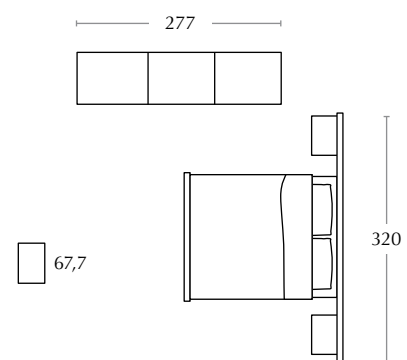

AM121 • matrimoniali

Memory
gruppo / bedroom set