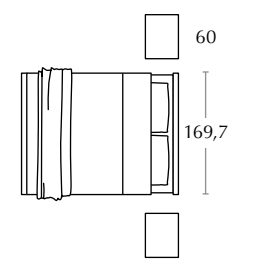

AM119 • matrimoniali •

Anastasia
letto in legno / wooden bed

Simply
gruppo / bedroom set

Aura
specchiera / mirror