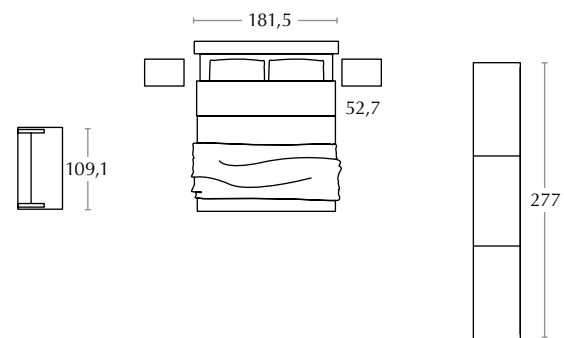

Armadio battente

Wardrobe with hinge doors

frassino dorian

similpelle ecochic bianco
candido + bordino elephant