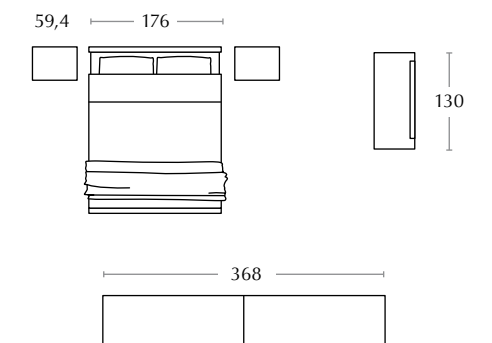

Taco

specchiera / mirror

magnolia

similpelle ecochic limo

specchio