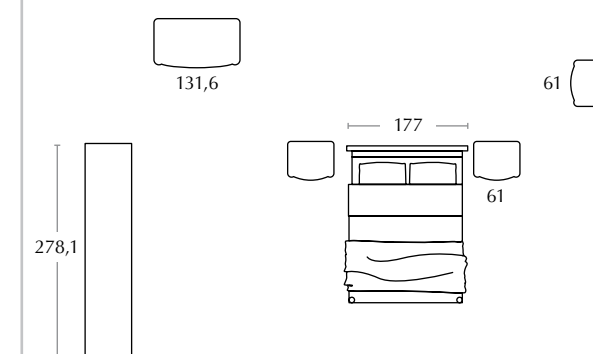

AM103 • matrimoniali

Vienna decor
gruppo / bedroom set

Omega
letto con testata imbottita /
bed with padded headboard

Armadio scorrevole
Wardrobe with sliding doors